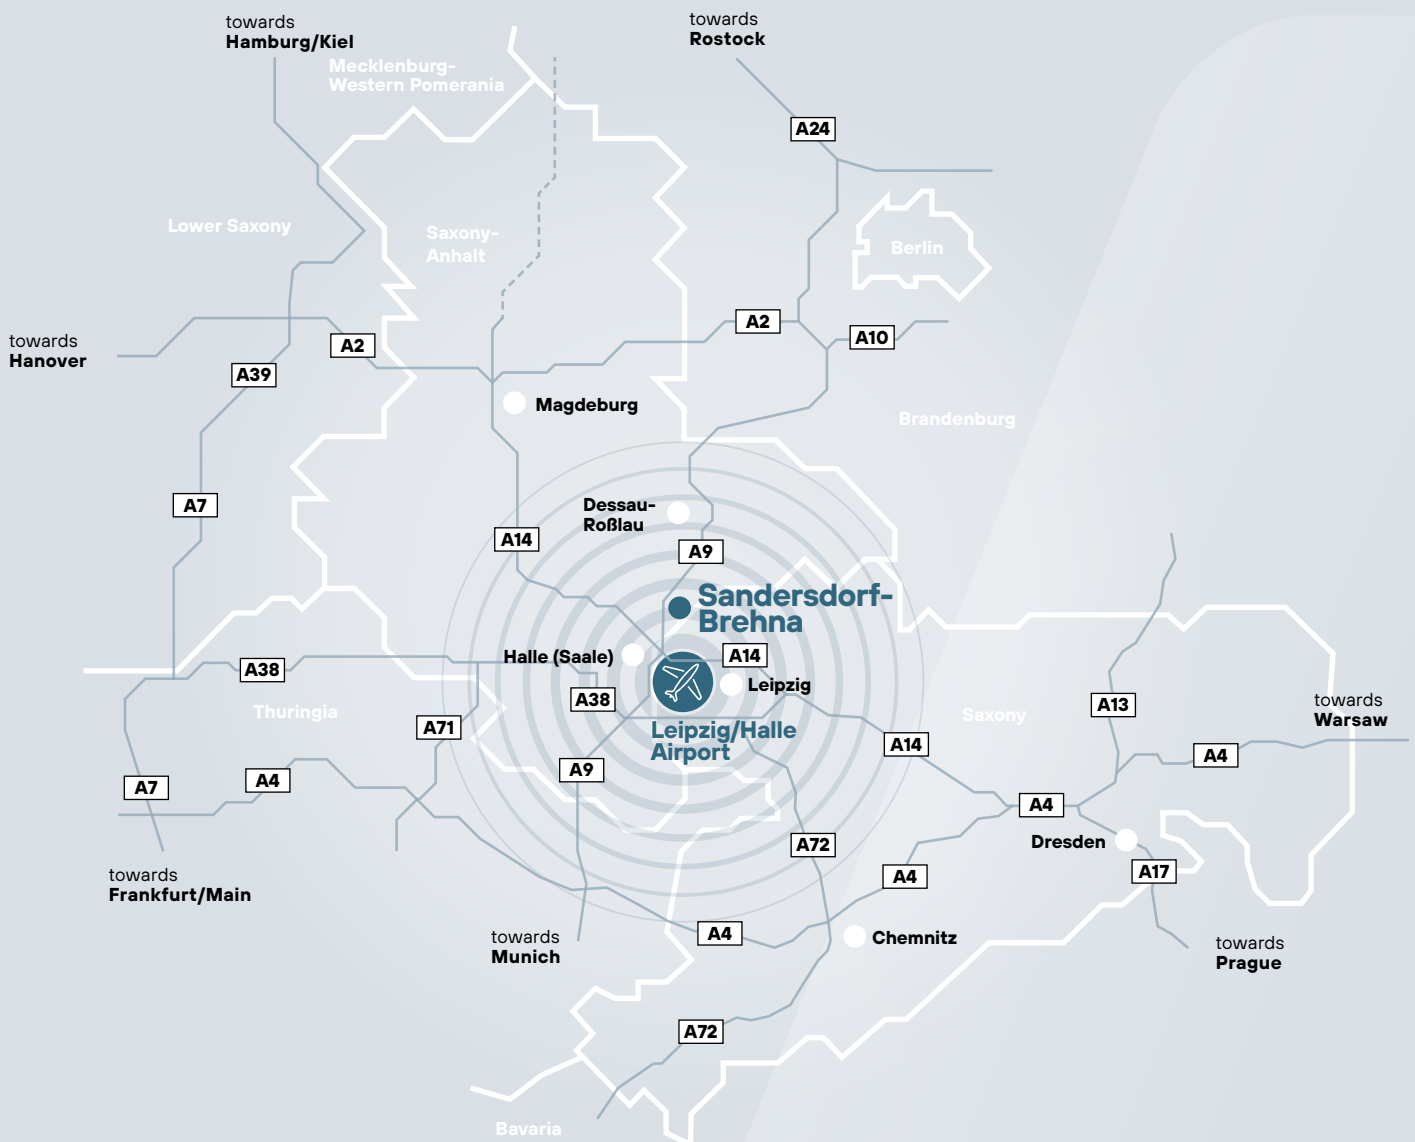

Exposé Sandersdorf-Brehna

Am Stakendorfer Busch ___ 06792 Sandersdorf-Brehna ___ District of Anhalt-Bitterfeld
Google Maps Coordinates: **51.637167517985354, 12.233281312581335**

approx. **16 hectares**
industrial area available

land use plan and land development
plan approved

Rail siding possible

distance to the airport LEJ → 35 km

distance to the motorway A14 → 2 km

 **areas available**

Your contact

Mathias Obieglo

Coordinator Project Management Industries