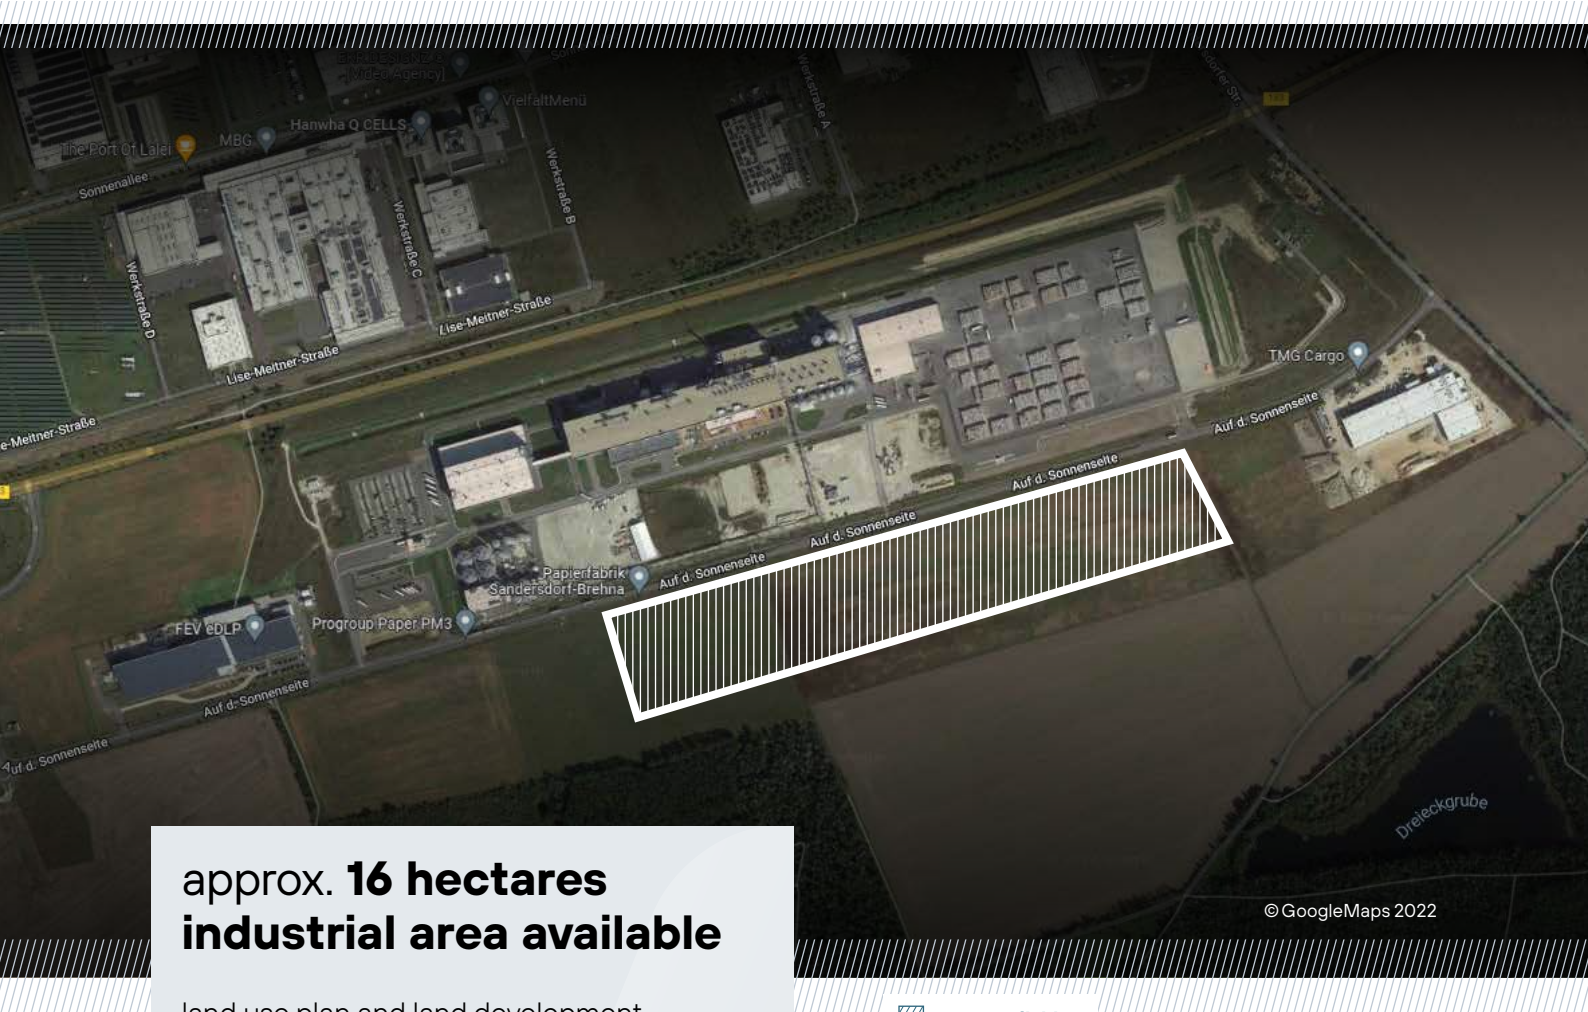

Exposé Sandersdorf-Brehna

Am Stakendorfer Busch ___ 06792 Sandersdorf-Brehna ___ District of Anhalt-Bitterfeld
Google Maps Coordinates: **51.637167517985354, 12.233281312581335**

approx. **16 hectares**
industrial area available

land use plan and land development
plan approved

Rail siding possible

distance to the airport LEJ → 35 km

distance to the motorway A14 → 2 km

 **areas available**

Your contact

Mathias Obieglo

Coordinator Project Management Industries