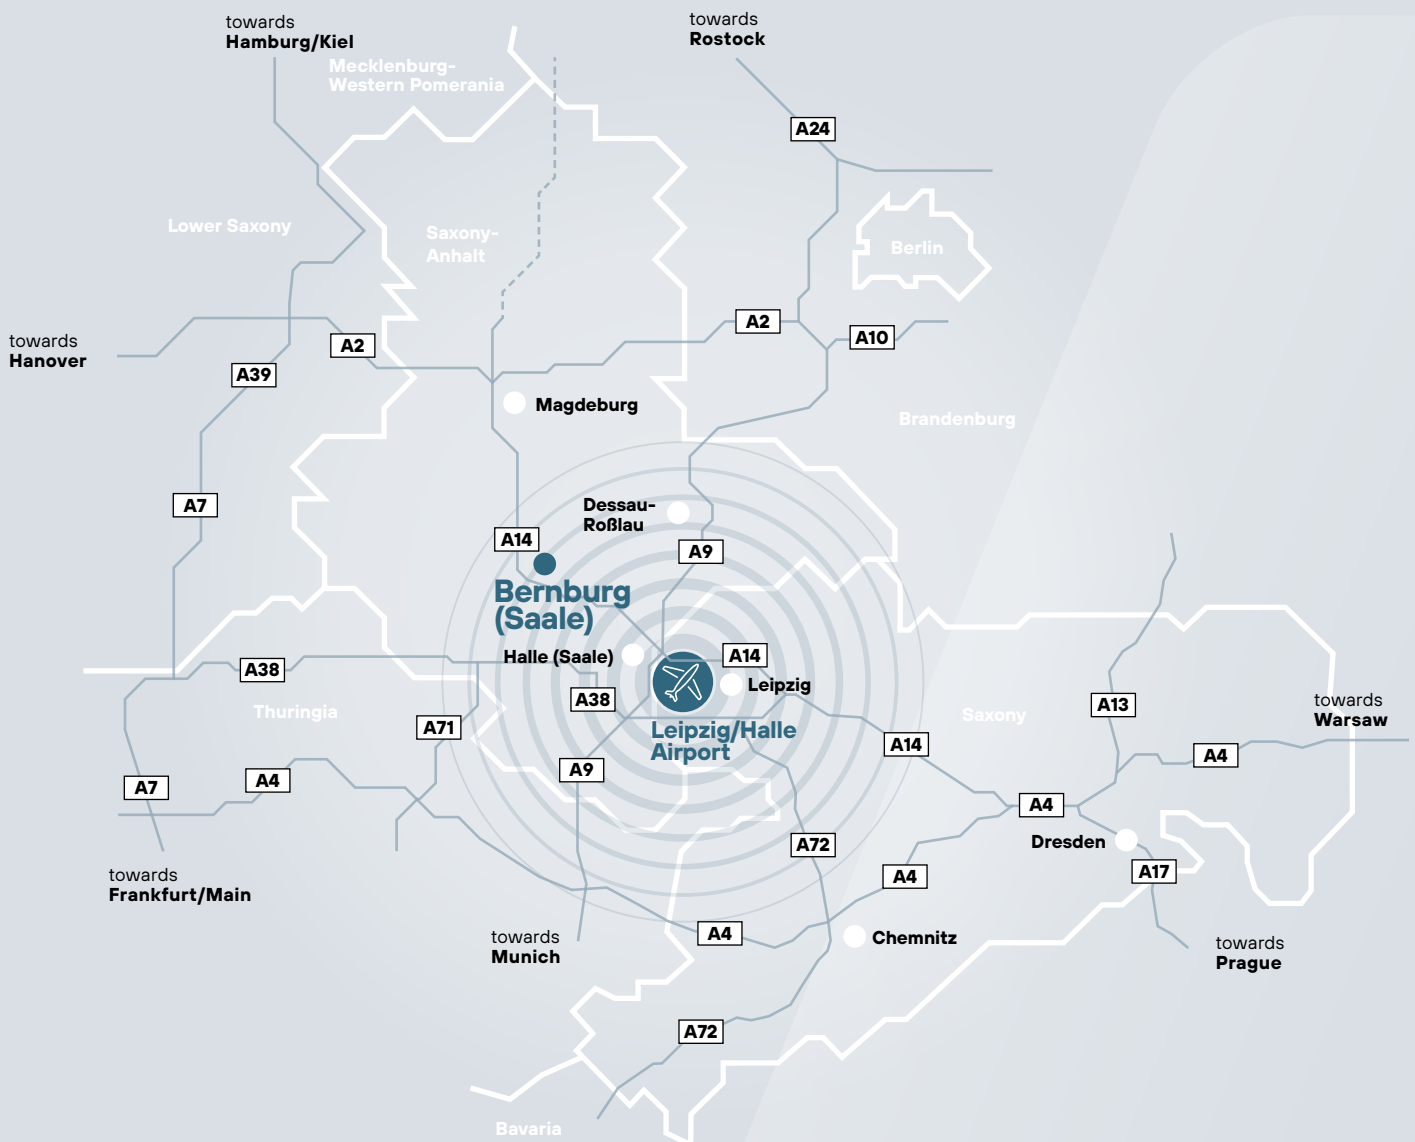

Exposé Commercial and industrial area West Bernburg

Claude-Breda-Straße ___ 06406 Bernburg (Saale) ___ Salzlandkreis
Google Maps Coordinates: **51.8066709260819, 11.700505178516448**

Exposé
**Commercial and industrial area West
Bernburg**

Claude-Breda-Straße ____ 06406 Bernburg (Saale)
Salzlandkreis

approx. **4.1 hectares**
industrial area and
approx. **4.8 hectares**
commercial area available

land use plan and land development
plan approved

distance to the airport LEJ → 65 km

distance to the motorway A14 → 1 km

Your contact

Mathias Obieglo

Coordinator Project Management Industries

Phone +49 391 568 99 15

mathias.obieglo@img-sachsen-anhalt.de