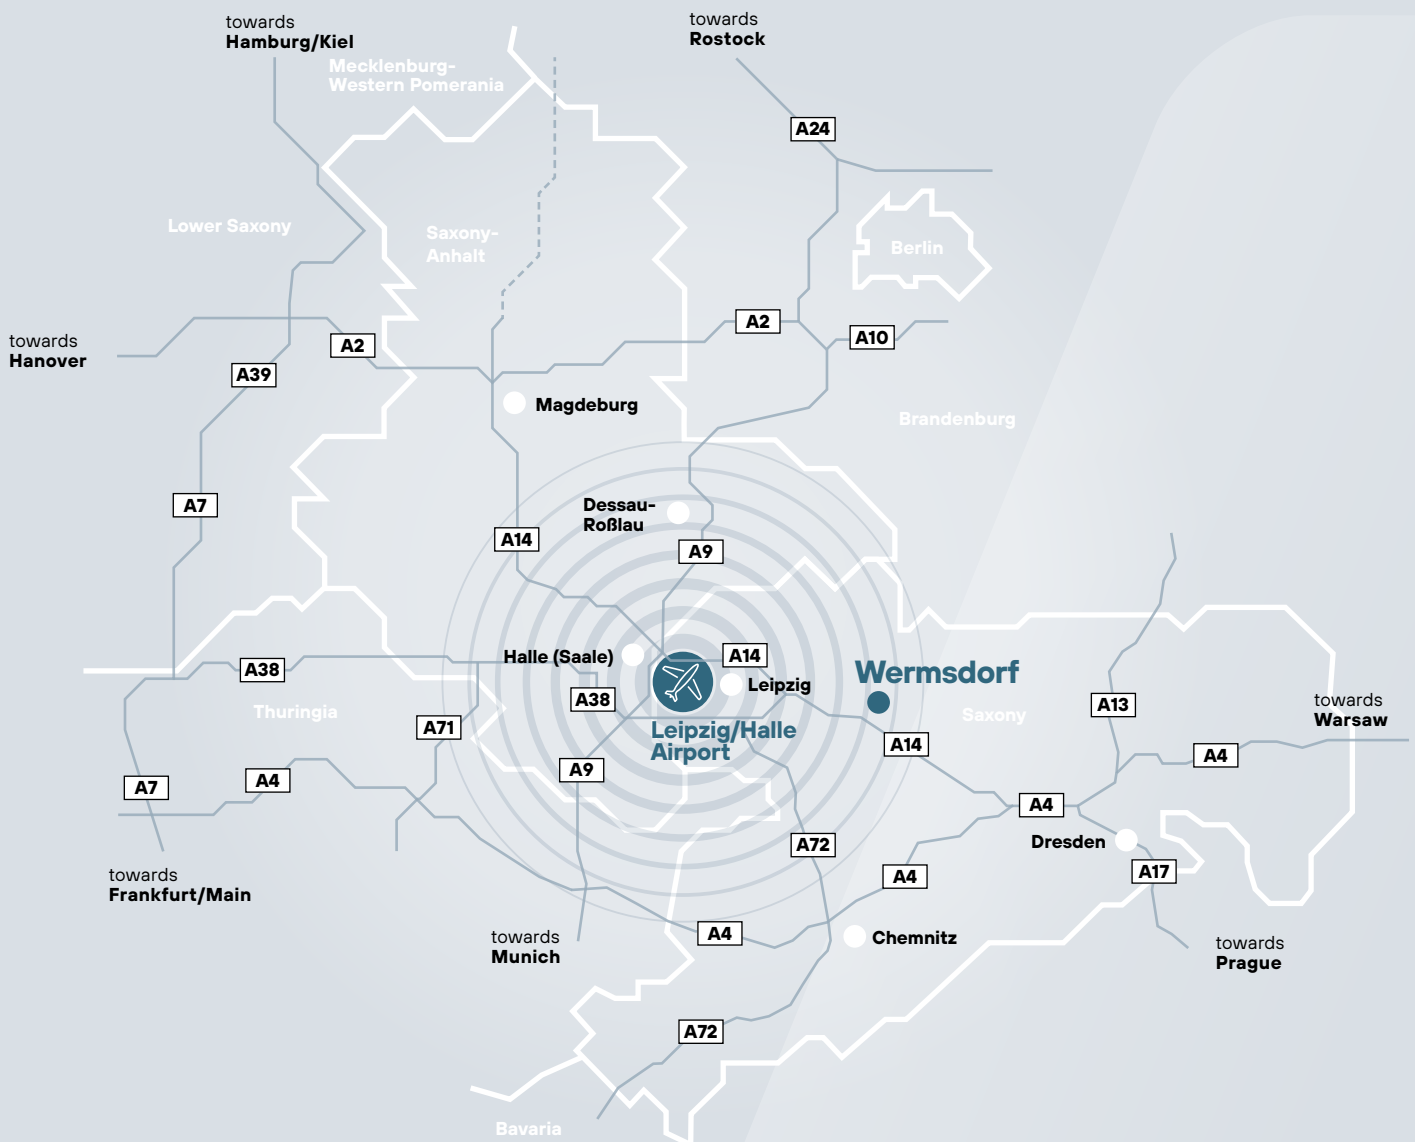

Exposé Industrial area "Zeppelinwiesen" Wermisdorf

Zeppelinstraße ___ 04779 Wermisdorf ___ District of Nordsachsen
Google Maps coordinates: **51.28985552545227, 12.939157185120077**

Exposé
**Industrial area "Zeppelinwiesen"
Wermisdorf**

Zeppelinstraße ____ 04779 Wermisdorf
District of Nordsachsen

approx. **9.6 hectares**
industrial area available

land development plan approved

demand-oriented development with investor

distance to the airport LEJ → 60 km

distance to the motorway → 10 km

 available areas

Your contact

Andreas Lippert

Head of Division

Phone +49 351 213 8211

andreas.lippert@wfs.saxony.de