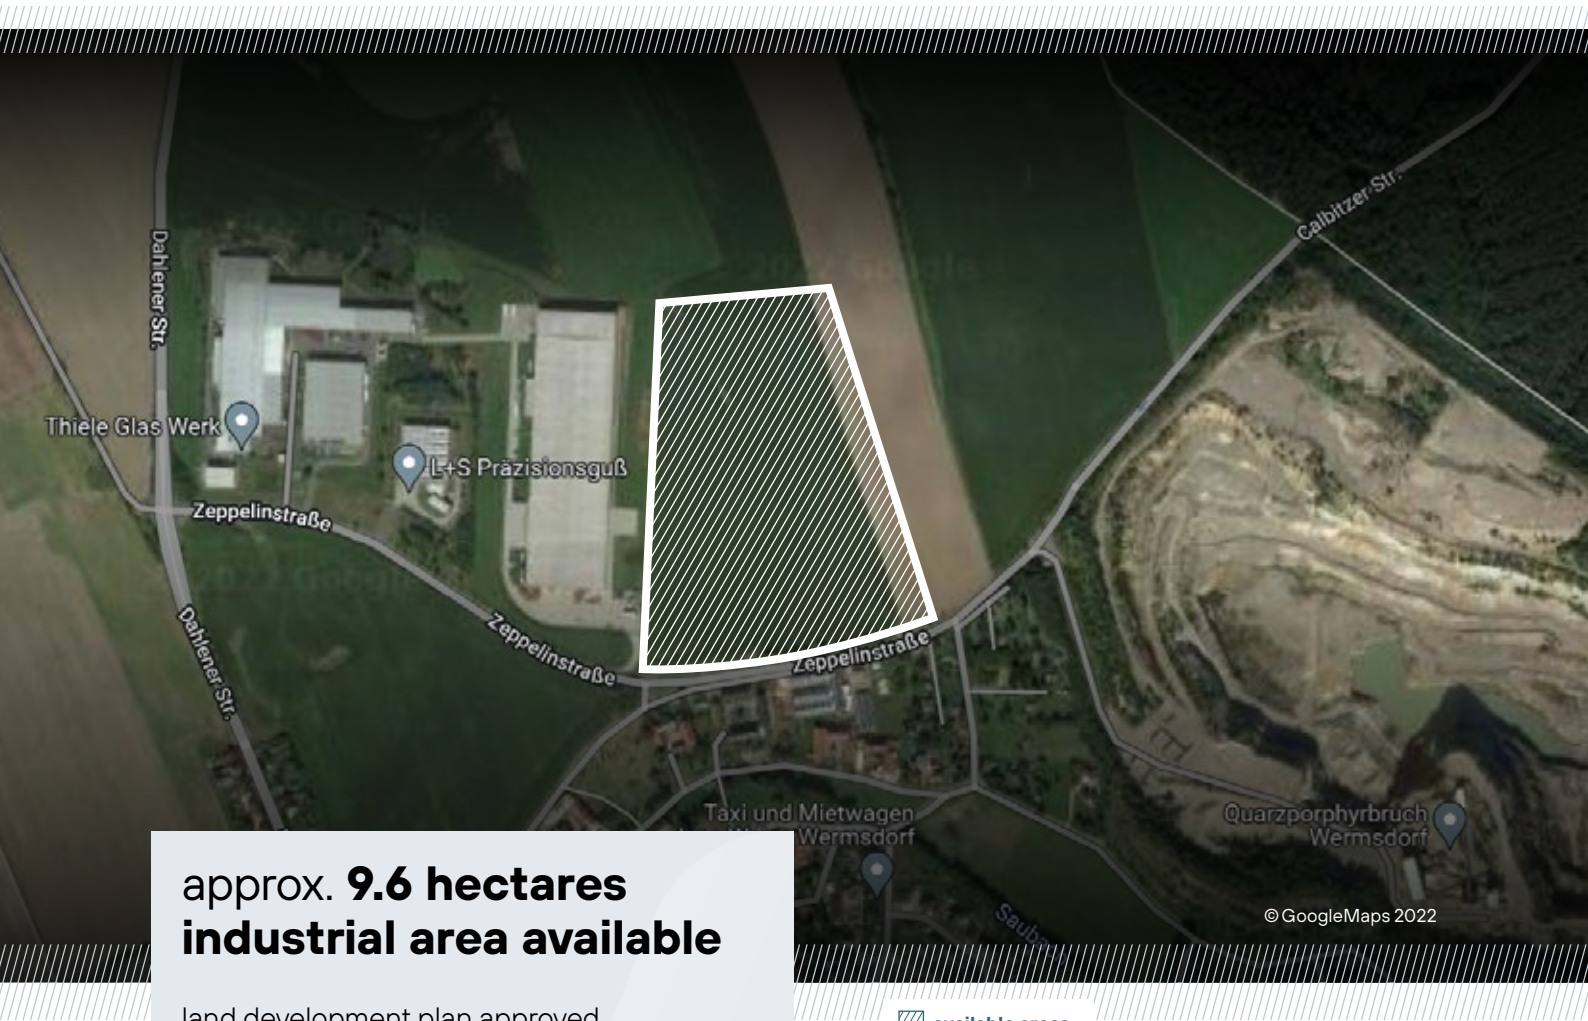

Exposé Industrial area "Zeppelinwiesen" Wermisdorf

Zeppelinstraße ___ 04779 Wermisdorf ___ District of Nordsachsen
Google Maps coordinates: **51.28985552545227, 12.939157185120077**

Exposé
**Industrial area "Zeppelinwiesen"
Wermisdorf**

Zeppelinstraße ____ 04779 Wermisdorf
District of Nordsachsen

approx. **9.6 hectares**
industrial area available

land development plan approved

demand-oriented development with investor

distance to the airport LEJ → 60 km

distance to the motorway → 10 km

 available areas

Your contact

Andreas Lippert

Head of Division

Phone +49 351 213 8211

andreas.lippert@wfs.saxony.de