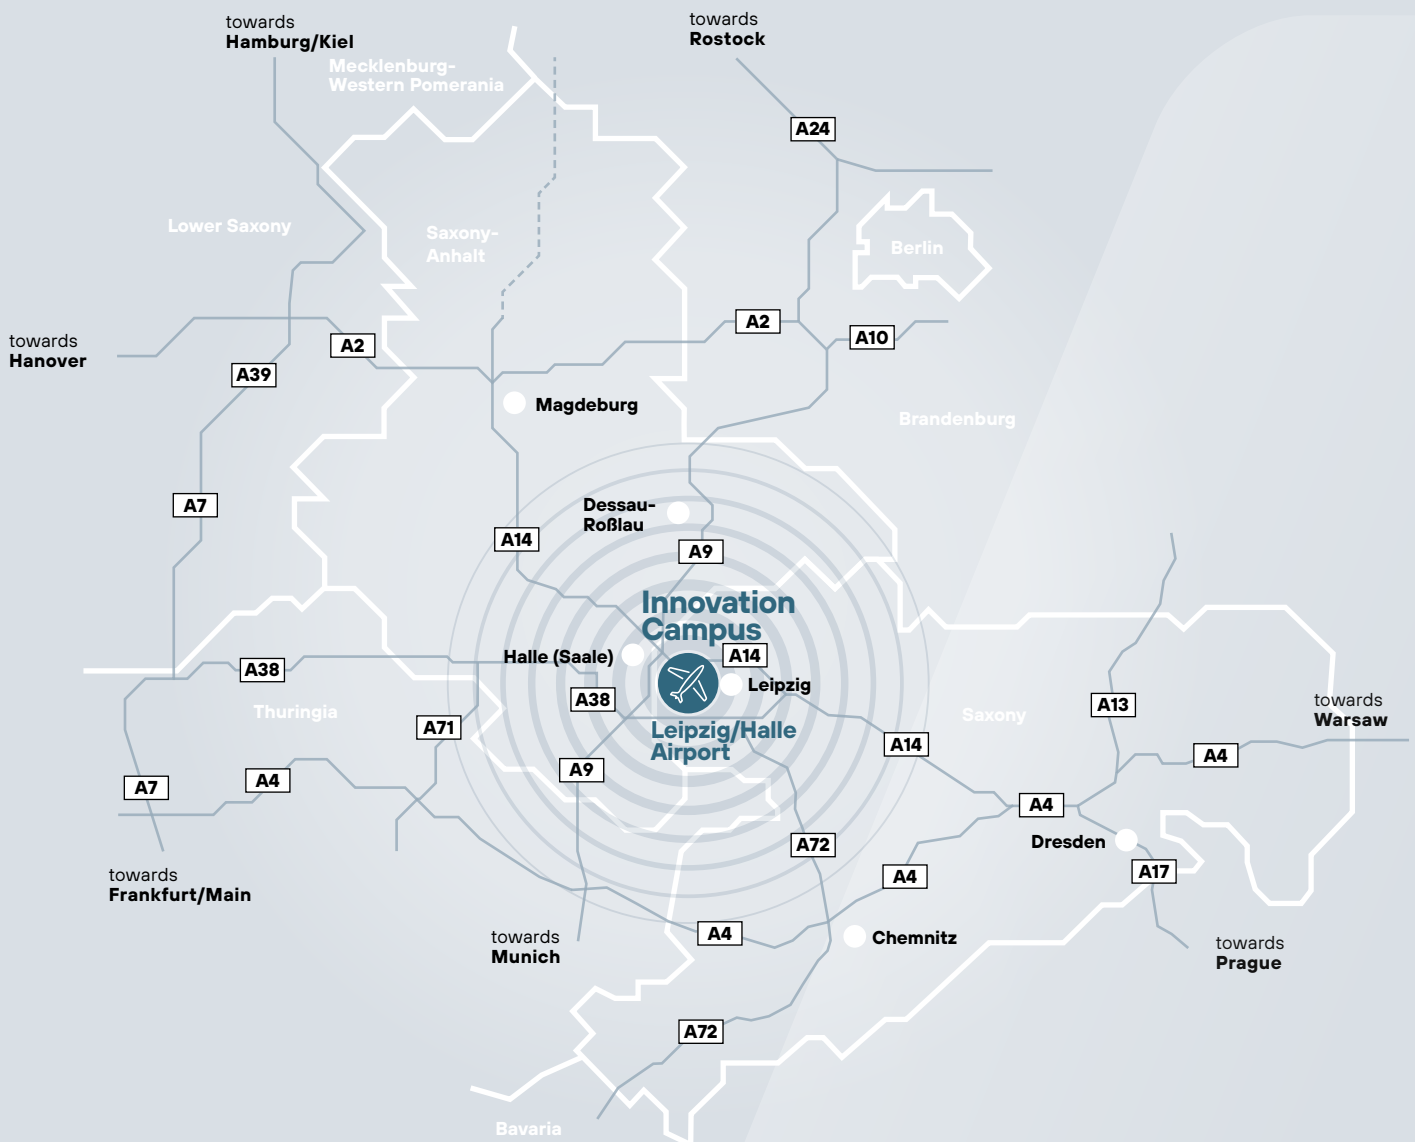

Exposé Innovation Campus at Leipzig/Halle Airport

Building areas — Terminalring / Flughafenallee — central area Leipzig/Halle Airport
04435 Flughafen Leipzig/Halle — District of Nordsachsen
Google Maps Coordinates: **51.42219, 12.22195**

Exposé Innovation Campus at Leipzig/Halle Airport

Building areas ____ Terminalring / Flughafenallee

central area Airport Leipzig/Halle

04435 Airport Leipzig/Halle ____ District of Nordsachsen

Snap up your space right at the heart of the airport with Intercity and suburb train link, car park and terminal connection

sustainable neighbourhood development: car-free, resilient and in a strong economic environment

distance to the airport LEJ → 0 km

distance to the motorway A14 → 3 km, A9 → 6 km

size 3,500 m² estate with possible 9,800 m² gross floor area