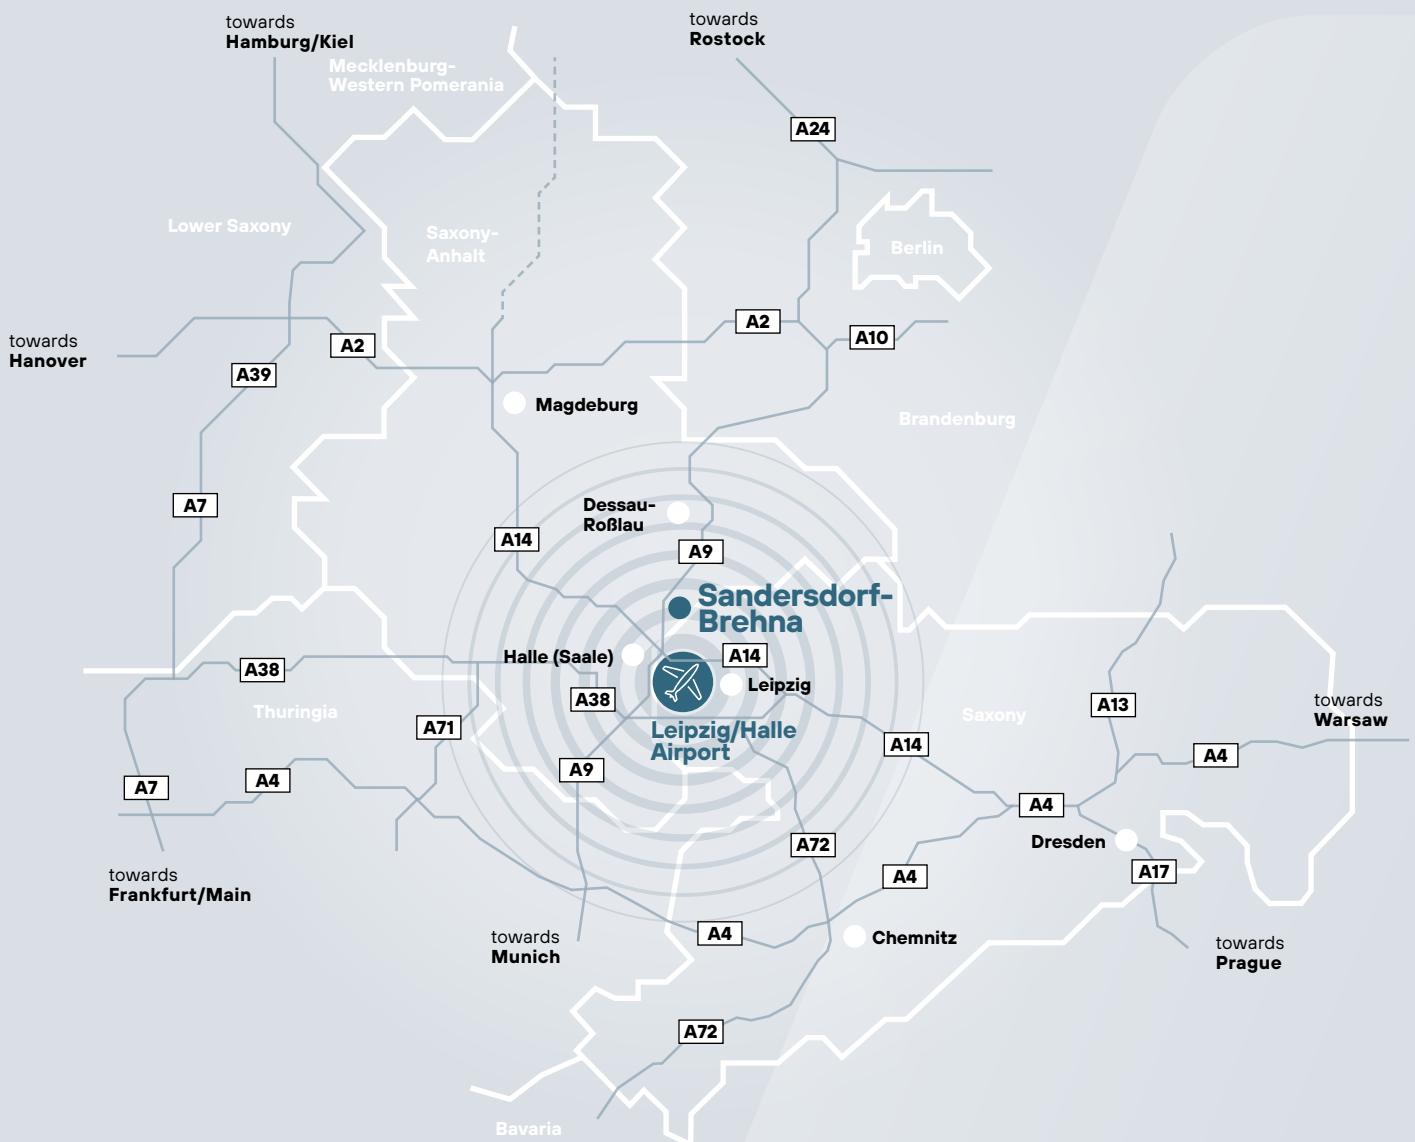

Exposé Sandersdorf-Brehna

Am Stakendorfer Busch ___ 06792 Sandersdorf-Brehna ___ District of Anhalt-Bitterfeld
Google Maps Coordinates: **51.637167517985354, 12.233281312581335**

approx. **12.25 hectares**
industrial area available

land use plan and land development
plan approved

Rail siding possible

distance to the airport LEJ → 35 km

distance to the motorway A14 → 2 km

 areas available

Your contact

Mathias Obieglo

Coordinator Project Management Industries