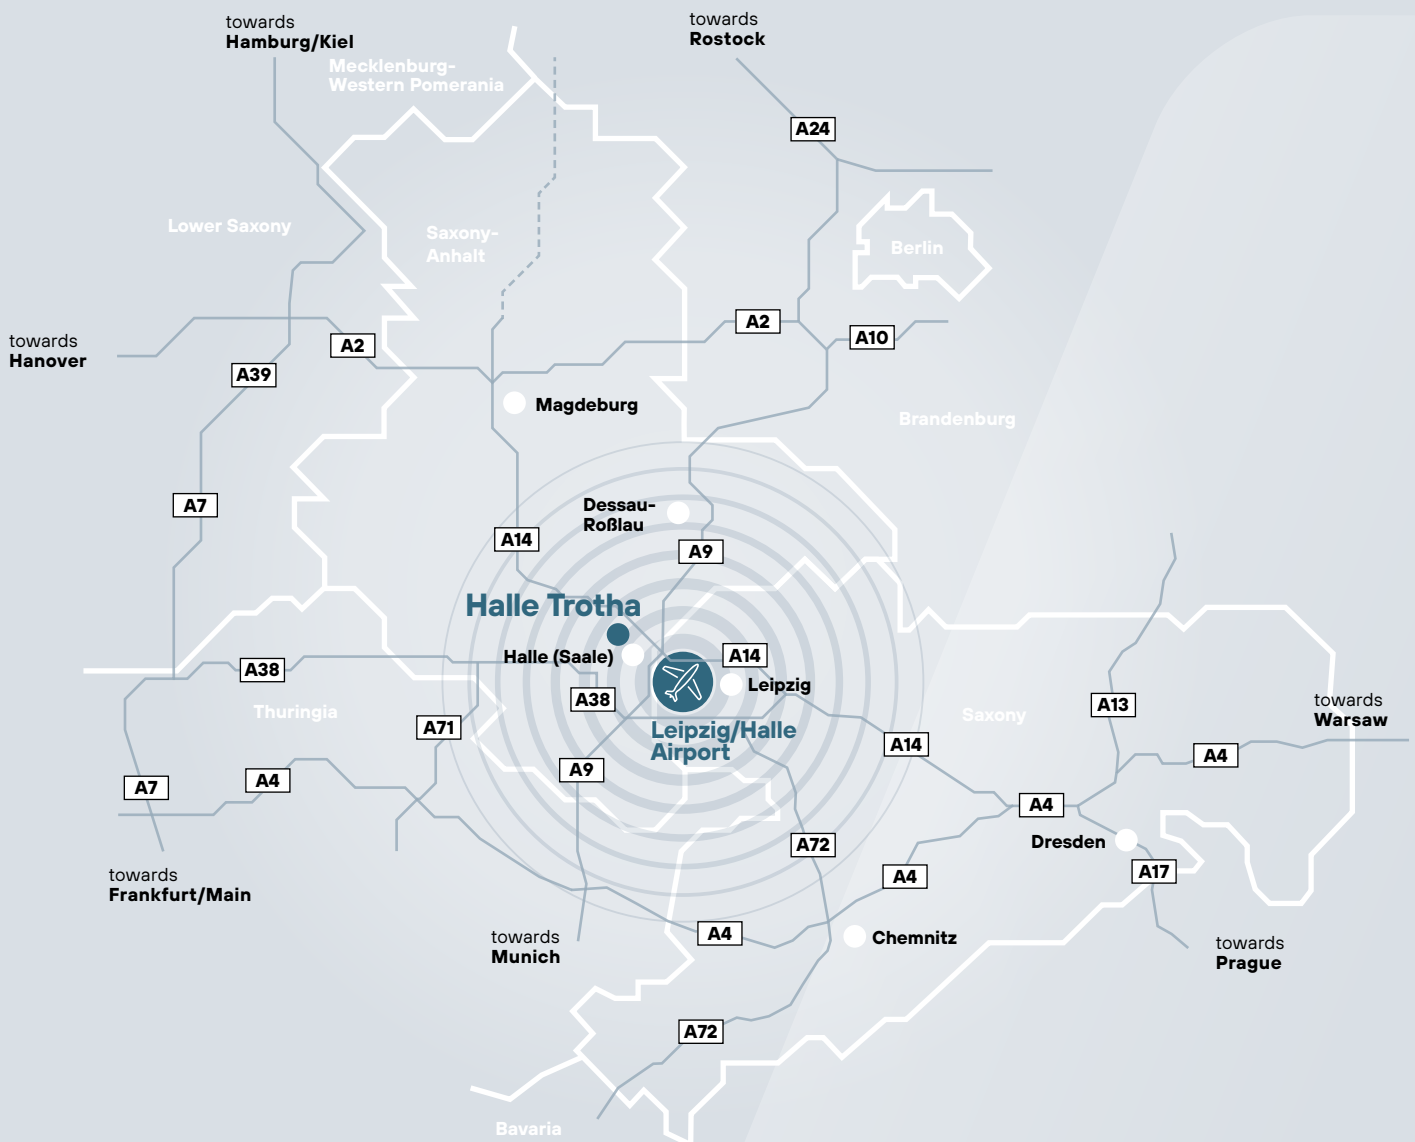

Exposé Industrial port Halle-Trotha

Brachwitzer Straße — 06118 Halle (Saale) — Distric of Halle (Saale)
Google Maps Coordinates: **51.52892150531251, 11.939691135048065**

approx. **21.25 hectares**
industrial area available

state of planning: §34 BauGB

Railway siding available in the
neighbouring industrial area

distance to the airport LEJ → 28 km

distance to the motorway → 8 km

-  areas available
-  approx. 6 hectares of storage city
-  Container Terminal Halle (Saale)