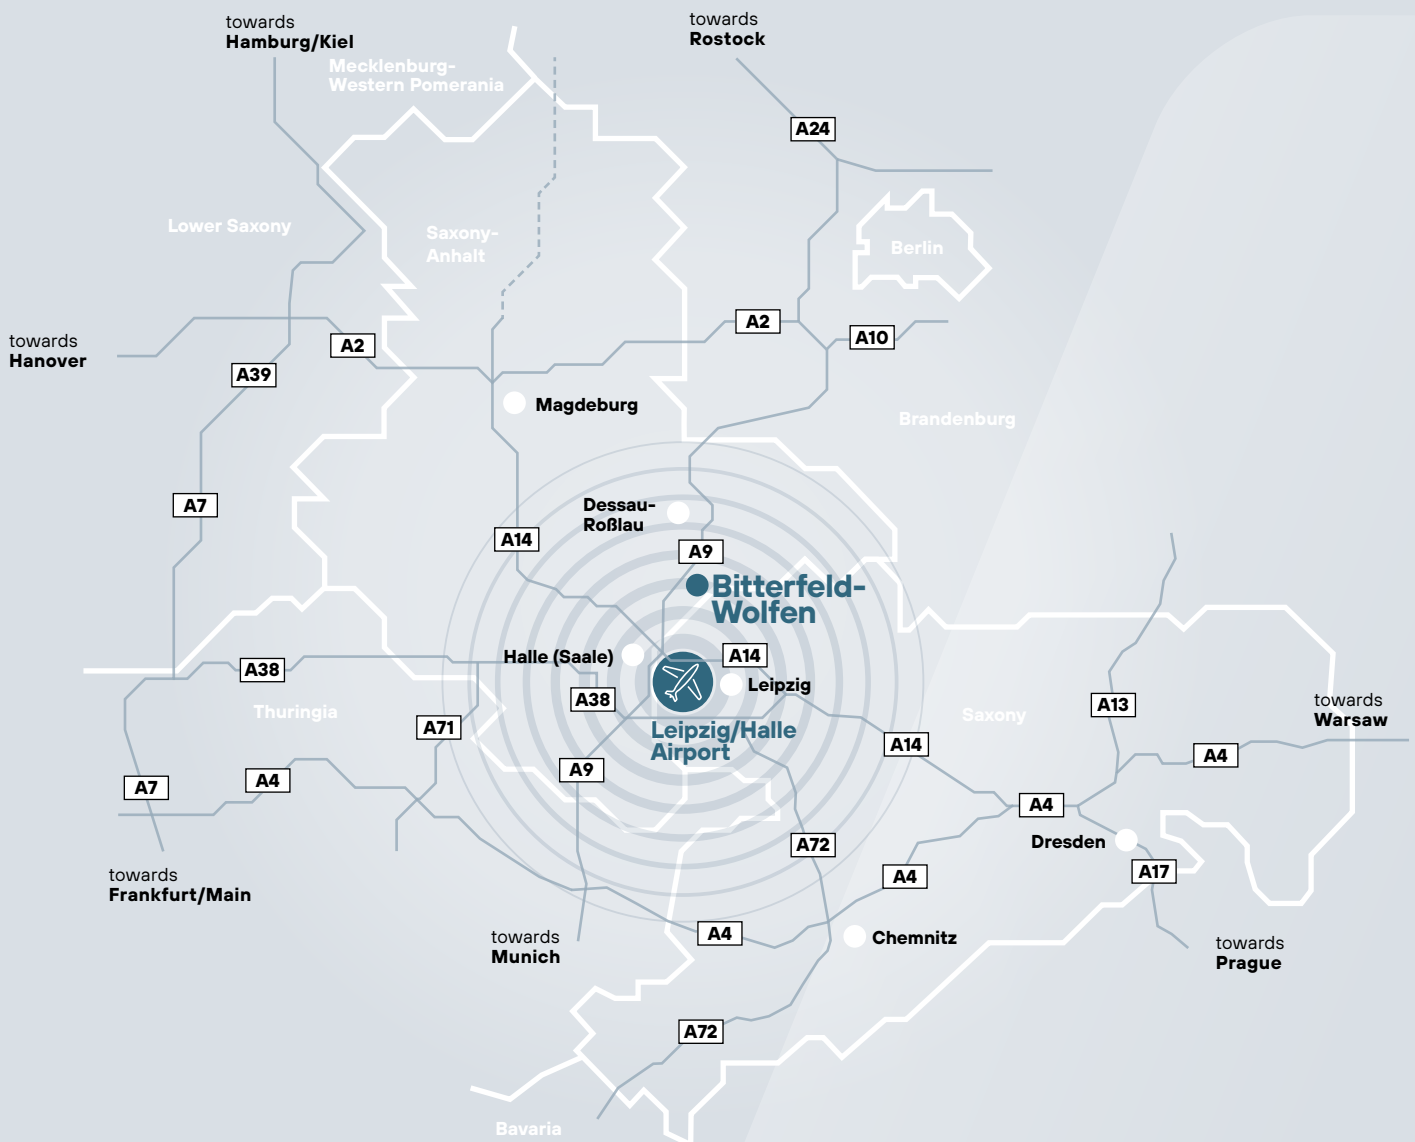

Exposé Chemical Park Bitterfeld-Wolfen

Zörbiger Straße 22 — 06766 Bitterfeld-Wolfen — Anhalt-Bitterfeld
Google Maps Coordinates: **51.65268316461502, 12.245118248580798**

Overview

© GoogleMaps 2022

approx. **36.33 hectares**
industrial area available

land use plan and land development
plan approved

siding available

distance to the airport LEJ → 35 km

distance to the motorway A9 → 5 km

other (smaller) areas on request!

 areas available

Your contact

Mathias Obieglo

siding available

distance to the airport LEJ → 35 km

distance to the motorway A9 → 5 km

 areas available

 Rail siding

© GoogleMaps 2022

Your contact

Mathias Obieglo

distance to the airport LEJ → 35 km

distance to the motorway A9 → 5 km

 areas available

Your contact

Mathias Obieglo

Coordinator Project Management Industries

Phone +49 391 568 99 15

mathias.obieglo@img-sachsen-anhalt.de