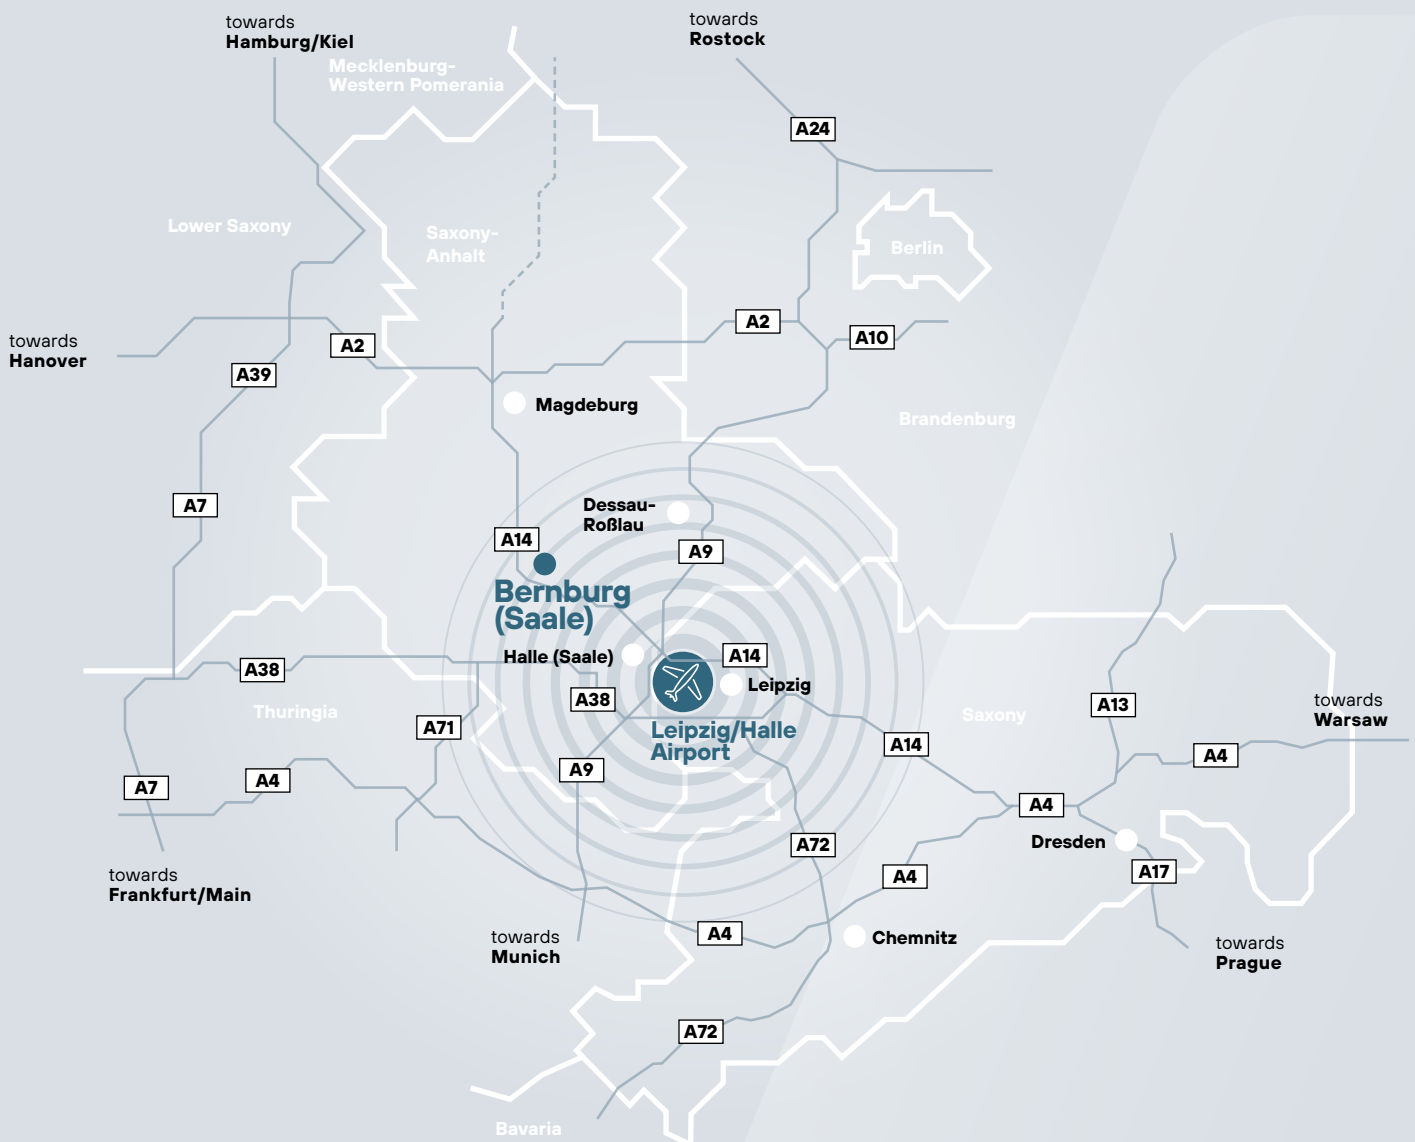

# Exposé Commercial and industrial area West Bernburg

Claude-Breda-Straße \_\_\_ 06406 Bernburg (Saale) \_\_\_ Salzlandkreis  
Google Maps Coordinates: **51.8066709260819, 11.700505178516448**

# Exposé Commercial and industrial area West Bernburg

Claude-Breda-Straße \_\_\_\_ 06406 Bernburg (Saale)  
Salzlandkreis

approx. **4.1 hectares**  
**industrial area** and  
approx. **7.1 hectares**  
**industrial area available**

land use plan and land development  
plan approved

distance to the airport LEJ → 65 km

distance to the motorway A14 → 1 km